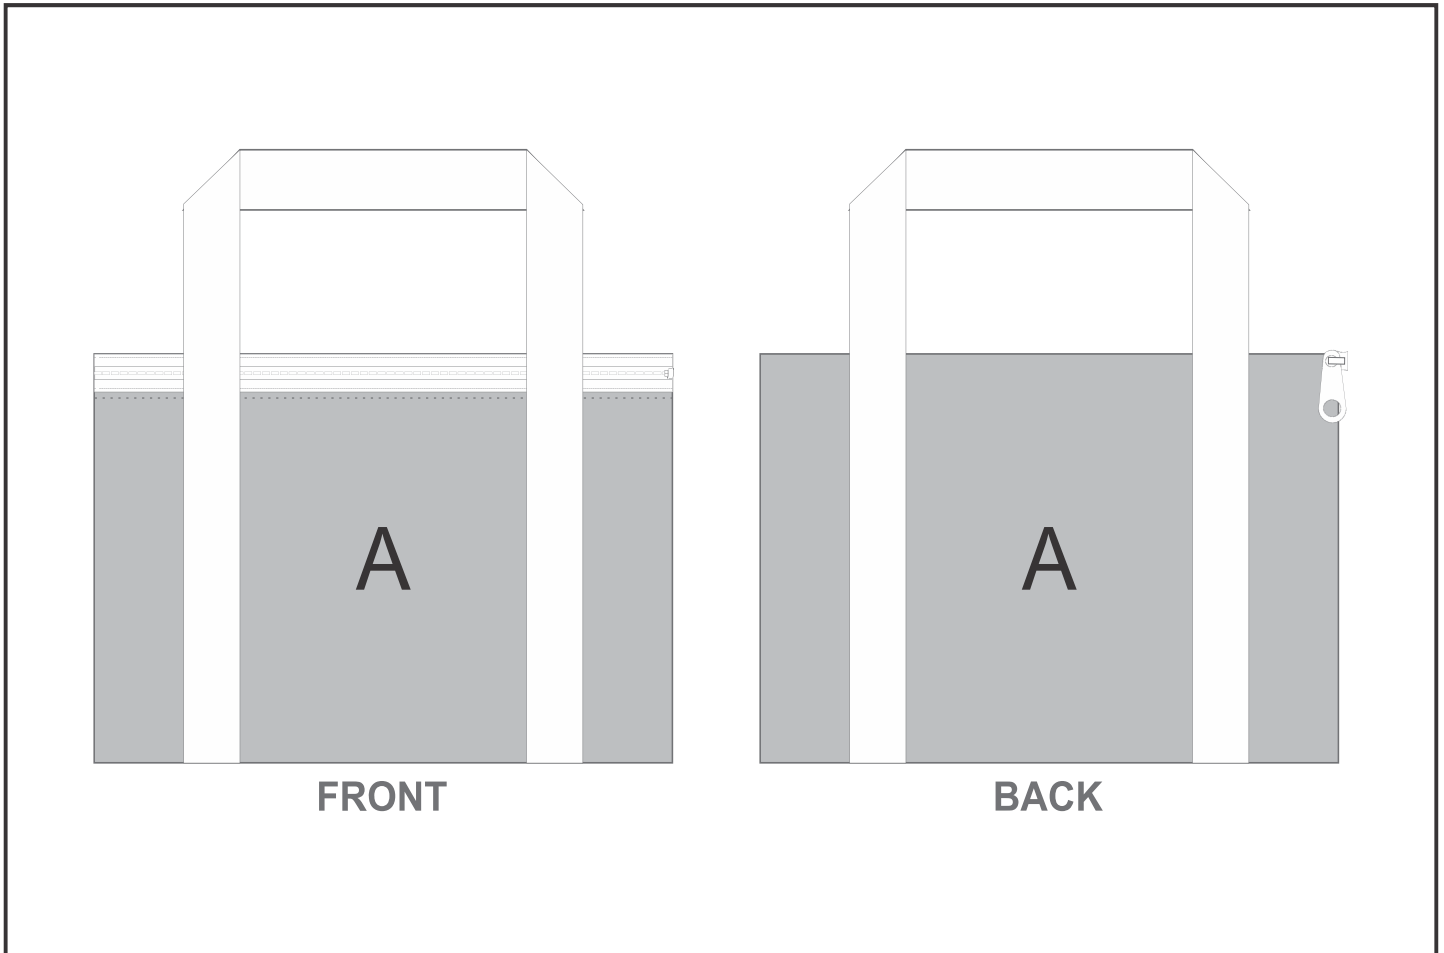

CC-HP-21-G

Hoppla Kruger Polyester 12-Can Cooler

Need to know:

- Includes 1-Position Sublimation (setup fees apply)
- Please Note: We cannot guarantee 100% logo Alignment on all Brandable Panels.

Branding Options:

Position	Branding Method (Branding Code)	No. of Colours	Dimension
A	Custom Sublimation A (CPSUB-A)	Full Colour	934mm wide x 596mm high